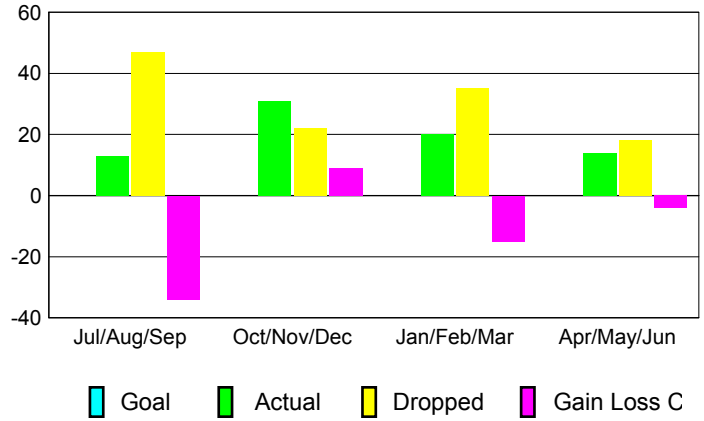

GMT: **JERRY SMITH**

Location: **VIRGINIA**

GMT CA: **1**

CLUBS

Month	New Club Goal	Actual New Clubs	Actual Dropped Clubs	Gain/Loss of Clubs
2012-2013				
Jul/Aug/Sep	0	0	0	0
Oct/Nov/Dec	0	0	0	0
Jan/Feb/Mar	0	0	0	0
Apr/May/June	0	0	0	0
Totals	0	0	0	0

Club Results 2012-2013
Goal, New, Dropped, Gain/Loss

YTD Status Quo Clubs 2012-2013

Status Quo Clubs Compared to Status Quo Members

Club Gain/Loss 2012-2013

MEMBERSHIP

Month	Net Memb Goal	Actual New Memb	Actual Dropped Memb	Gain/Loss of Memb
2012-2013				
Jul/Aug/Sep	0	13	47	-34
Oct/Nov/Dec	0	31	22	9
Jan/Feb/Mar	0	20	35	-15
Apr/May/June	0	14	18	-4
Totals	0	78	122	-44

Membership Results 2012-2013
Goal, New, Dropped, Gain/Loss

Gender Comparison 2012-2013

Membership Gain/Loss 2012-2013